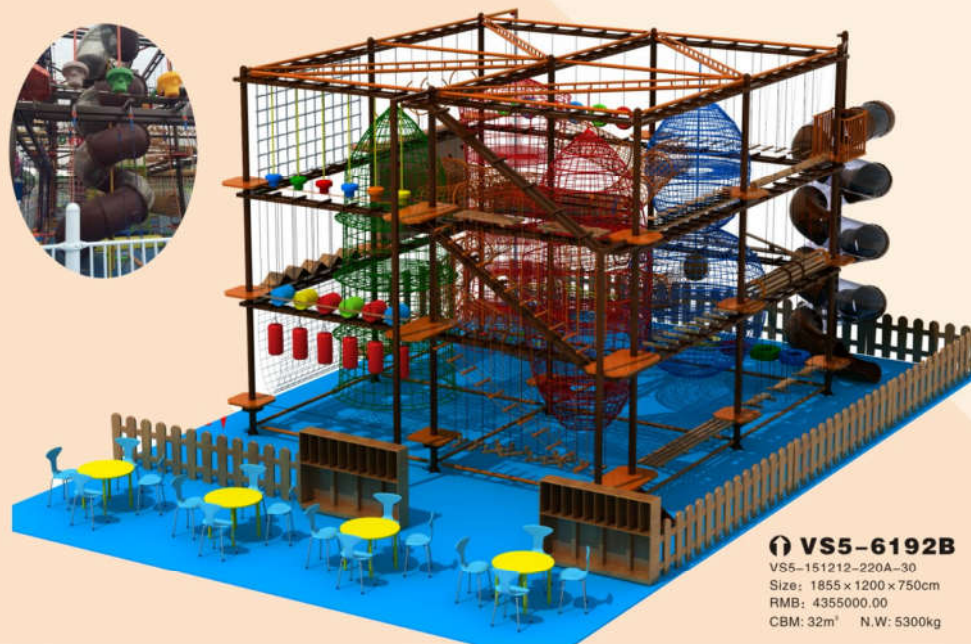

Children Rope Course Equipment: Children Rope Course Equipment securely copy the entire high challenge wild survival training to the city leisure space. The equipment has two or three levels, the higher level, the more difficult. Every child attend the adventure will get the professional and rigorous protect from the coach and the protection system. Children will experience the adventure and safe trip. They also can be taught through lively activities.

VS5-6189A
VS5-150721A-32
Size: 1230 × 590 × 730cm
RMB: 3350000.00
CBM: 17m³ N.W: 3200kg

VS5-6189B
VS5-180708-32
Size: 1830 × 1700 × 750cm
RMB: 7398000.00
CBM: 67m³ N.W: 6800kg

VS5-6189C
Size: 1140 × 940 × 520cm
RMB: 3780000.00
CBM: 22m³ N.W: 3600kg

VS5-6190A
VS5-150823-32
Size: 2300 × 940 × 380cm
RMB: 4305500.00
CBM: 106m³ N.W: 5880kg

CCTV 央视上播企业
共青团中央直属中国光华科技基金会公益合作伙伴

VS5-6190B
Size: 1700 × 580 × 750cm
RMB: 4842000.00
CBM: 19m³ N.W: 3700kg

VS5-6191A
Size: 700 × 800 × 530cm
RMB: 2828000.00

VS5-6191B
VS5-151010-32
Size: 590 × 510 × 510cm
RMB: 1320000.00

VS5-6191C
VS5-150821-32
Size: 1130 × 840 × 730cm
RMB: 4280000.00
CBM: 24m³ N.W: 4100kg

VS5-6192A
VS5-150428-32
Size: 1580 × 590 × 480cm
RMB: 3138000.00
CBM: 19m³ N.W: 3300kg