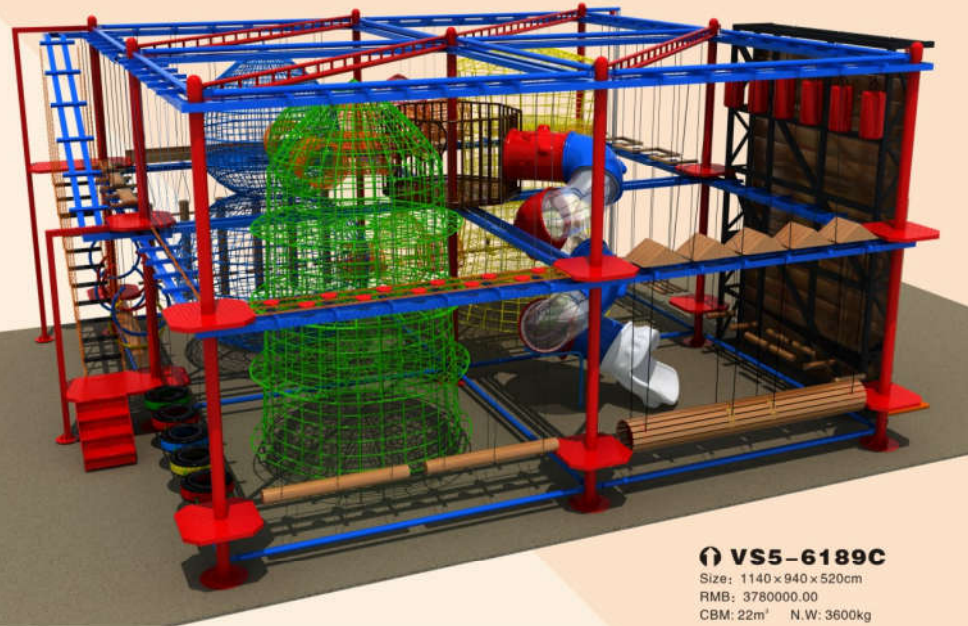

Children Rope Course Equipment: Children Rope Course Equipment securely copy the entire high challenge wild survival training to the city leisure space. The equipment has two or three levels, the higher level, the more difficult. Every child attend the adventure will get the professional and rigorous protect from the coach and the protection system. Children will experience the adventure and safe trip. They also can be taught through lively activities.

VS5-6189A
VS5-150721A-32
Size: 1230 × 590 × 730cm
RMB: 3350000.00
CBM: 17m³ N.W: 3200kg

VS5-6189B
VS5-180708-32
Size: 1830 × 1700 × 750cm
RMB: 7398000.00
CBM: 67m³ N.W: 6800kg

VS5-6189C
Size: 1140 × 940 × 520cm
RMB: 3780000.00
CBM: 22m³ N.W: 3600kg

VS5-6190A
VS5-150823-32
Size: 2300 × 940 × 380cm
RMB: 4305500.00
CBM: 106m³ N.W: 5880kg

CCTV 央视上播企业
共青团中央直属中国光华科技基金会公益合作伙伴

VS5-6190B
Size: 1700 × 580 × 750cm
RMB: 4842000.00
CBM: 19m³ N.W: 3700kg

VS5-6191A
Size: 700 × 800 × 530cm
RMB: 2828000.00

VS5-6191B
VS5-151010-32
Size: 590 × 510 × 510cm
RMB: 1320000.00

VS5-6191C
VS5-150821-32
Size: 1130 × 840 × 730cm
RMB: 4280000.00
CBM: 24m³ N.W: 4100kg

VS5-6192A
VS5-150428-32
Size: 1580 × 590 × 480cm
RMB: 3138000.00
CBM: 19m³ N.W: 3300kg