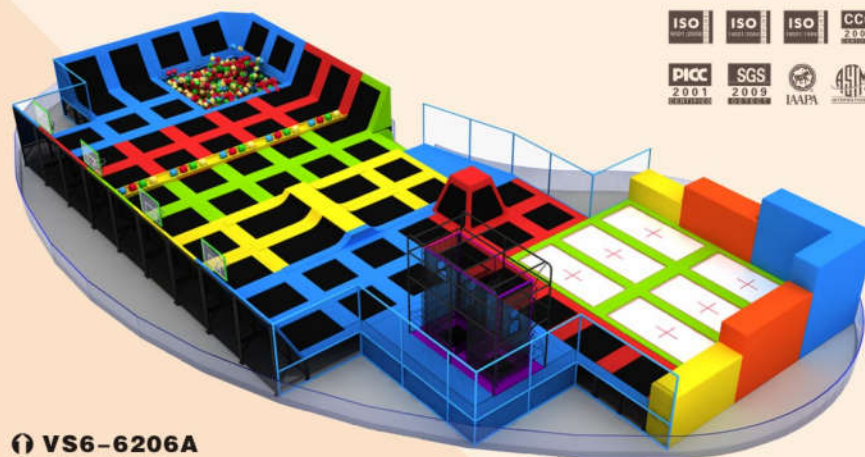

**VS6-6203A**  
Size: 3300 x 1330 x 450cm  
CBM: 126m<sup>3</sup>  
Designed for children: 4-14Year

**VS6-6203B**  
Size: 1415 x 1060 x 450cm  
CBM: 50m<sup>3</sup>  
Designed for children: 4-14Year

**VS6-6204A**  
Size: 1180 x 825 x 300cm  
CBM: 22m<sup>3</sup>  
Designed for children: 4-14Year

**VS6-6204B**  
Size: 945 x 945 x 450cm  
CBM: 20.5m<sup>3</sup>  
Designed for children: 4-14Year

**VS6-6204C**  
Size: 1350 x 1200 x 450cm  
CBM: 37m<sup>3</sup>  
Designed for children: 4-14Year

**VS6-6205A**  
Size: 1450 x 945 x 450cm  
CBM: 58m<sup>3</sup>  
Designed for children: 4-14Year

**VS6-6205B**  
Size: 2355 x 1780 x 550cm  
CBM: 96m<sup>3</sup>  
Designed for children: 4-14Year

**VS6-6206A**  
Size: 3490 x 1845 x 500cm  
CBM: 165m<sup>3</sup>  
Designed for children: 4-14Year

**VS6-6206B**  
Size: 2120 x 2000 x 450cm  
CBM: 119m<sup>3</sup>  
Designed for children: 4-14Year

**VS6-6207A**  
Size: 945 x 945 x 450cm  
CBM: 29m<sup>3</sup>  
Designed for children: 4-14Year

**VS6-6207B**  
Size: 945 x 710 x 450cm  
CBM: 15m<sup>3</sup>  
Designed for children: 4-14Year

**VS6-6207C**  
Size: 1160 x 625 x 300cm  
CBM: 28m<sup>3</sup>  
Designed for children: 4-14Year