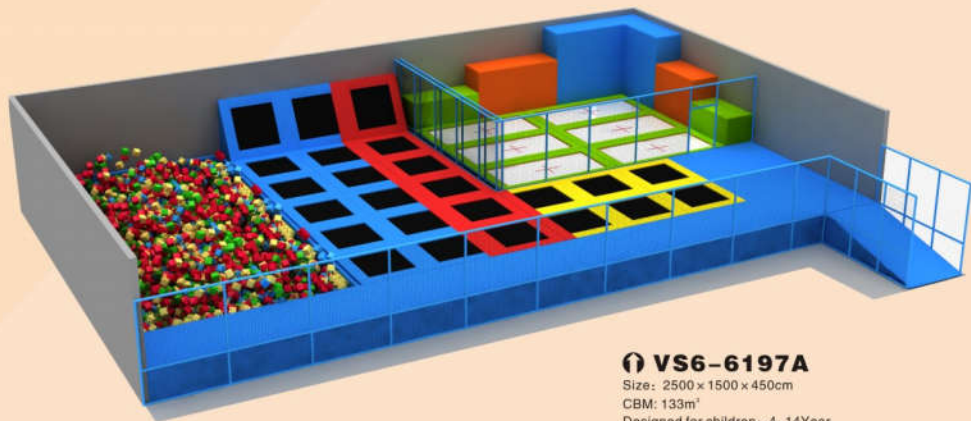

## 蹦床系列 SERIES

所有蹦床可根据客户场地重新设计  
RMB: 8000.00-10000.00/m<sup>2</sup>

**vasia**  
HUAXIA AMUSEMENT CO., LTD.

CCTV 央视上播企业  
共青团中央直属中国光华科技基金会公益合作伙伴

**VS2-5002A**  
Designed for children:  
4-14Years

Size: 1200x940x560cm  
Use zone: 1600x1340x560cm  
Price: 400000,00

**VS6-6195A**  
Size: 1410 x 1530 x 450cm  
CBM: 70m<sup>3</sup>  
Designed for children: 4-14Year

**VS6-6197A**  
Size: 2500 x 1500 x 450cm  
CBM: 133m<sup>3</sup>  
Designed for children: 4-14Year

**VS6-6197B**  
Size: 2000 x 1415 x 300cm  
CBM: 91m<sup>3</sup>  
Designed for children: 4-14Year

**VS6-6198A**  
Size: 2355 x 1650 x 450cm  
CBM: 110m<sup>3</sup>  
Designed for children: 4-14Year

**VS6-6198B**  
Size: 4570 x 3100 x 450cm  
CBM: 160m<sup>3</sup>  
Designed for children: 4-14Year

**CCTV 央视上播企业**  
共青团中央直属中国光学科技基金会公益合作伙伴