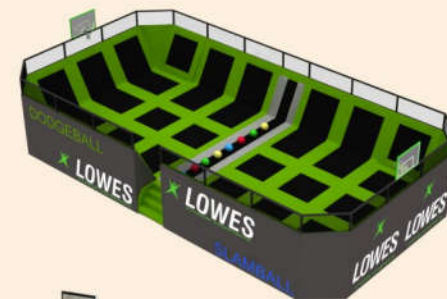

**VS6-6207A**  
Size: 945 x 945 x 450cm  
CBM: 29m<sup>3</sup>  
Designed for children: 4-14Year

**VS6-6207B**  
Size: 945 x 710 x 450cm  
CBM: 15m<sup>3</sup>  
Designed for children: 4-14Year

**VS6-6207C**  
Size: 1160 x 625 x 300cm  
CBM: 28m<sup>3</sup>  
Designed for children: 4-14Year

**VS6-6207D**  
Size: 985 x 600 x 300cm  
CBM: 14m<sup>3</sup>  
Designed for children: 4-14Year

**VS6-6207E**  
Size: 1160 x 625 x 300cm  
CBM: 17m<sup>3</sup>  
Designed for children: 4-14Year

**VS6-6207F**  
Size: 985 x 600 x 300cm  
CBM: 14m<sup>3</sup>  
Designed for children: 4-14Year

**VS6-6208A**  
Size: 1300 x 940 x 300cm  
CBM: 45m<sup>3</sup>  
Designed for children: 4-14Year

**VS6-6208B**  
Size: 1770 x 945 x 450cm  
CBM: 38m<sup>3</sup>  
Designed for children: 4-14Year

**VS6-6208C**  
Size: 945 x 710 x 450cm  
CBM: 15m<sup>3</sup>  
Designed for children: 4-14Year

**VS6-6208D**  
Size: 2040 x 1740 x 450cm  
CBM: 82m<sup>3</sup>  
Designed for children: 4-14Year

当前社会在青少年成长存在着非常多的问题，网络和影视文化的影响逐步侵蚀了青少年健康的生活习惯，缺少社交，缺少体育锻炼，团队培养严重缺失。

华夏游乐让孩子更加健康、快乐的成长“为使命，新型游乐蹦床是以青少年为主要对象的游乐设备，填补了市场的空缺，游乐园可以进行花样篮球、跳水、体操竞赛等活动。