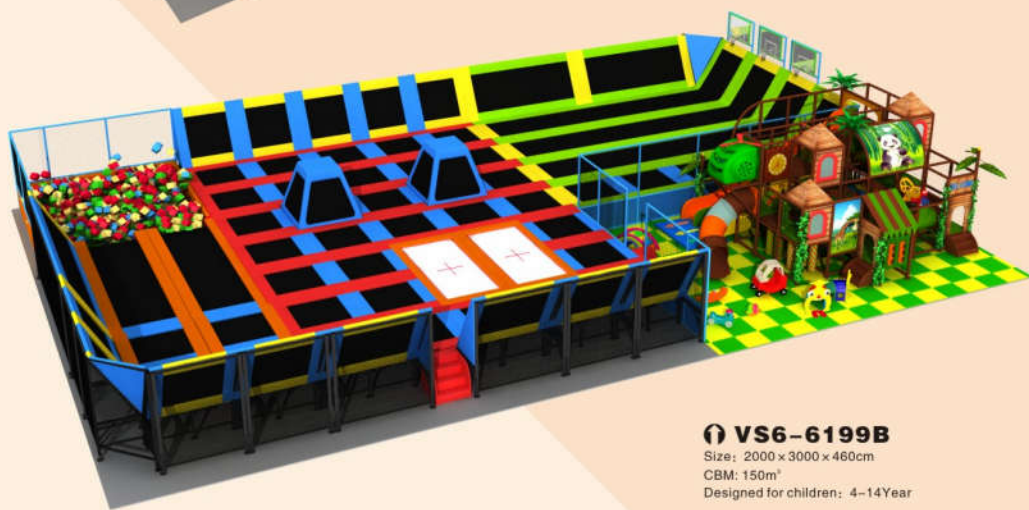

**VS6-6195A**  
Size: 1410 x 1530 x 450cm  
CBM: 70m<sup>3</sup>  
Designed for children: 4-14Year

**VS6-6197A**  
Size: 2500 x 1500 x 450cm  
CBM: 133m<sup>3</sup>  
Designed for children: 4-14Year

**VS6-6197B**  
Size: 2000 x 1415 x 300cm  
CBM: 91m<sup>3</sup>  
Designed for children: 4-14Year

**VS6-6198A**  
Size: 2355 x 1650 x 450cm  
CBM: 110m<sup>3</sup>  
Designed for children: 4-14Year

**VS6-6198B**  
Size: 4570 x 3100 x 450cm  
CBM: 160m<sup>3</sup>  
Designed for children: 4-14Year

**CCTV 央视上播企业**  
共青团中央直属中国光学科技基金会公益合作伙伴

**VS6-6199A**

Size: 1885 × 710 × 450cm  
CBM: 43m<sup>3</sup>  
Designed for children: 4-14Year

**VS6-6199B**

Size: 2000 × 3000 × 460cm  
CBM: 150m<sup>3</sup>  
Designed for children: 4-14Year

**VS6-6200A**

Size: 2800 × 1000 × 450cm  
CBM: 77m<sup>3</sup>  
Designed for children: 4-14Year

**VS6-6200B**

Size: 4200 × 3000 × 720cm  
CBM: 260m<sup>3</sup>  
Designed for children: 4-14Year

HUAXIA  
AMUSEMENT,  
CREATE  
HAPPY.