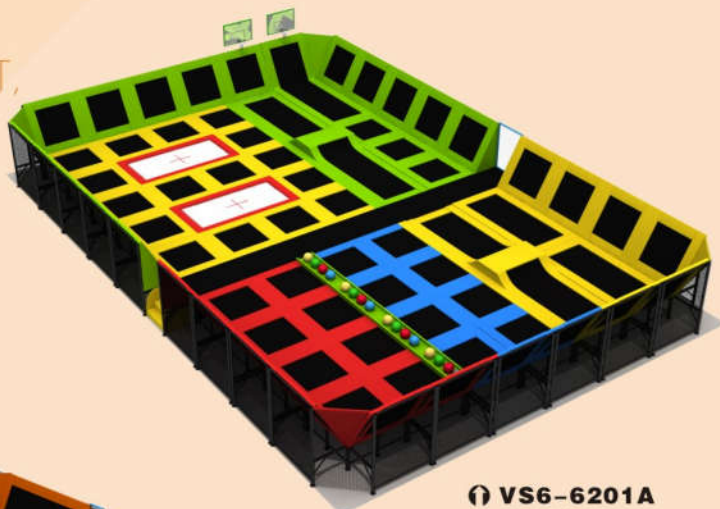

**VS6-6199A**

Size: 1885 × 710 × 450cm  
CBM: 43m<sup>3</sup>  
Designed for children: 4-14Year

**VS6-6199B**

Size: 2000 × 3000 × 460cm  
CBM: 150m<sup>3</sup>  
Designed for children: 4-14Year

**VS6-6200A**

Size: 2800 × 1000 × 450cm  
CBM: 77m<sup>3</sup>  
Designed for children: 4-14Year

**VS6-6200B**

Size: 4200 × 3000 × 720cm  
CBM: 260m<sup>3</sup>  
Designed for children: 4-14Year

HUAXIA  
AMUSEMENT,  
CREATE  
HAPPY.

**CCTV** 央视热播企业  
共青团中央 中国光学科技基金会 战略合作伙伴

**VS6-6201A**  
Size: 2500 x 1650 x 450cm  
CBM: 95m<sup>3</sup>  
Designed for children: 4-14Year

**VS6-6201B**  
Size: 2820 x 1180 x 450cm  
CBM: 93m<sup>3</sup>  
Designed for children: 4-14Year

**VS6-6202A**  
Size: 3800 x 2400 x 450cm  
CBM: 258m<sup>3</sup>  
Designed for children: 4-14Year

**VS6-6202B**  
Size: 2480 x 2180 x 450cm  
CBM: 162m<sup>3</sup>  
Designed for children: 4-14Year

HUAXIA AMUSEMENT, 华夏游乐·创造快乐  
CREATE HAPPY.