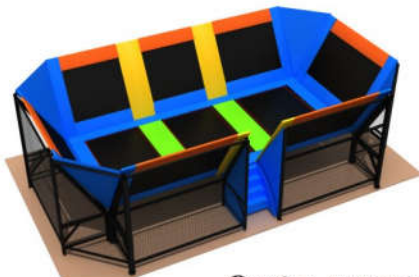

**VS6-6207A**  
Size: 945 x 945 x 450cm  
CBM: 29m<sup>3</sup>  
Designed for children: 4-14Year

**VS6-6207B**  
Size: 945 x 710 x 450cm  
CBM: 15m<sup>3</sup>  
Designed for children: 4-14Year

**VS6-6207C**  
Size: 1160 x 625 x 300cm  
CBM: 28m<sup>3</sup>  
Designed for children: 4-14Year

**VS6-6207D**  
Size: 985 x 600 x 300cm  
CBM: 14m<sup>3</sup>  
Designed for children: 4-14Year

**VS6-6207E**  
Size: 1160 x 625 x 300cm  
CBM: 17m<sup>3</sup>  
Designed for children: 4-14Year

**VS6-6207F**  
Size: 985 x 600 x 300cm  
CBM: 14m<sup>3</sup>  
Designed for children: 4-14Year