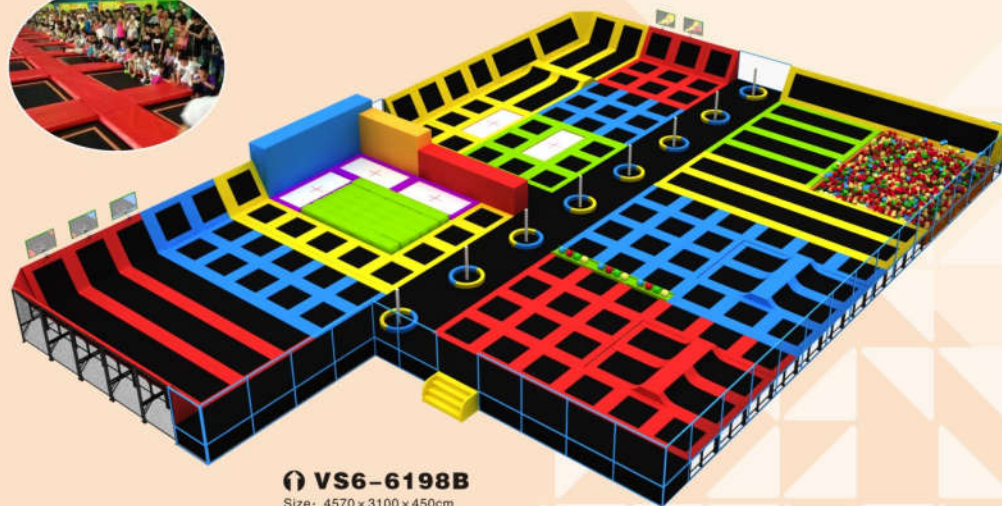

**VS6-6195A**  
Size: 1410 x 1530 x 450cm  
CBM: 70m<sup>3</sup>  
Designed for children: 4-14Year

**VS6-6197A**  
Size: 2500 x 1500 x 450cm  
CBM: 133m<sup>3</sup>  
Designed for children: 4-14Year

**VS6-6197B**  
Size: 2000 x 1415 x 300cm  
CBM: 91m<sup>3</sup>  
Designed for children: 4-14Year

**VS6-6198A**  
Size: 2355 x 1650 x 450cm  
CBM: 110m<sup>3</sup>  
Designed for children: 4-14Year

**VS6-6198B**  
Size: 4570 x 3100 x 450cm  
CBM: 160m<sup>3</sup>  
Designed for children: 4-14Year

**CCTV 央视上播企业**  
共青团中央直属中国光学科技基金会公益合作伙伴

**VS6-6199A**

Size: 1885 × 710 × 450cm  
CBM: 43m<sup>3</sup>  
Designed for children: 4-14Year

**VS6-6199B**

Size: 2000 × 3000 × 460cm  
CBM: 150m<sup>3</sup>  
Designed for children: 4-14Year

**VS6-6200A**