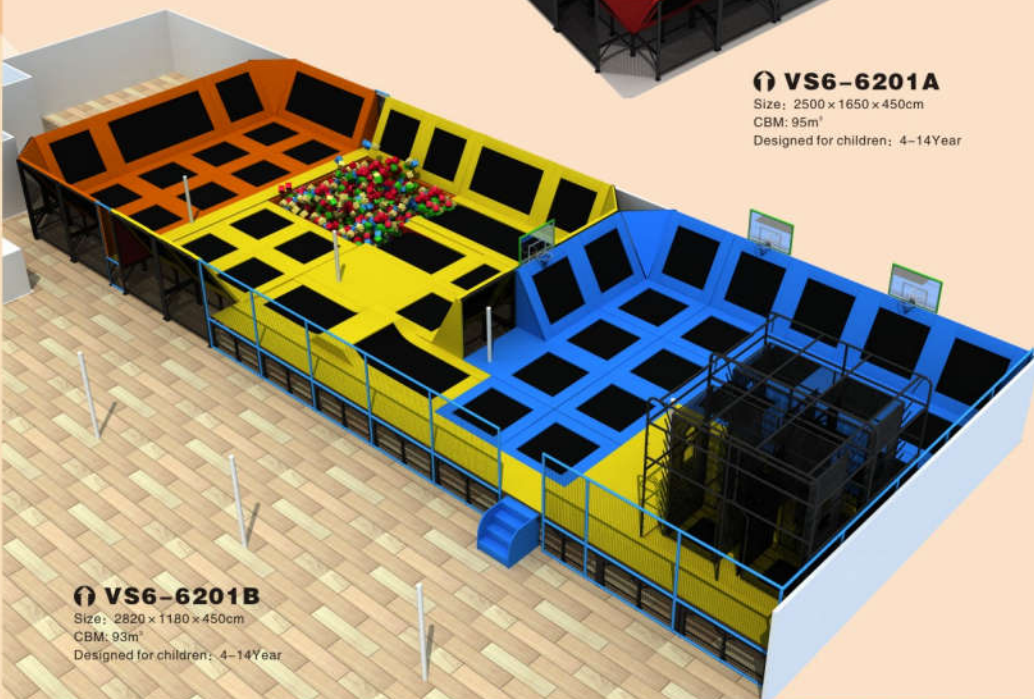

**VS6-6199A**

Size: 1885 × 710 × 450cm  
CBM: 43m<sup>3</sup>  
Designed for children: 4-14Year

**VS6-6199B**

Size: 2000 × 3000 × 460cm  
CBM: 150m<sup>3</sup>  
Designed for children: 4-14Year

**VS6-6200A**

Size: 2800 × 1000 × 450cm  
CBM: 77m<sup>3</sup>  
Designed for children: 4-14Year

**VS6-6200B**

Size: 4200 × 3000 × 720cm  
CBM: 260m<sup>3</sup>  
Designed for children: 4-14Year

HUAXIA  
AMUSEMENT,  
CREATE  
HAPPY.

**CCTV** 央视热播企业  
共青团中央 中国光学科技基金会 战略合作伙伴

**VS6-6201A**  
Size: 2500 x 1650 x 450cm  
CBM: 95m<sup>3</sup>  
Designed for children: 4-14Year

**VS6-6201B**  
Size: 2820 x 1180 x 450cm  
CBM: 93m<sup>3</sup>  
Designed for children: 4-14Year

**VS6-6202A**  
Size: 3800 x 2400 x 450cm  
CBM: 258m<sup>3</sup>  
Designed for children: 4-14Year

**VS6-6202B**  
Size: 2480 x 2180 x 450cm  
CBM: 162m<sup>3</sup>  
Designed for children: 4-14Year

HUAXIA AMUSEMENT, 华夏游乐·创造快乐  
CREATE HAPPY.