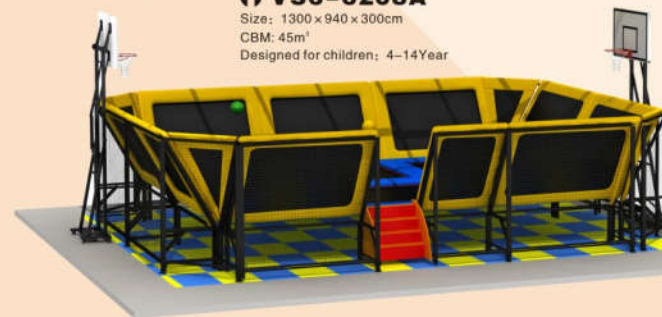

**VS6-6207A**  
Size: 945 x 945 x 450cm  
CBM: 29m<sup>3</sup>  
Designed for children: 4-14Year

**VS6-6207B**  
Size: 945 x 710 x 450cm  
CBM: 15m<sup>3</sup>  
Designed for children: 4-14Year

**VS6-6207C**  
Size: 1160 x 625 x 300cm  
CBM: 28m<sup>3</sup>  
Designed for children: 4-14Year

**VS6-6207D**  
Size: 985 x 600 x 300cm  
CBM: 14m<sup>3</sup>  
Designed for children: 4-14Year

**VS6-6207E**  
Size: 1160 x 625 x 300cm  
CBM: 17m<sup>3</sup>  
Designed for children: 4-14Year

**VS6-6207F**  
Size: 985 x 600 x 300cm  
CBM: 14m<sup>3</sup>  
Designed for children: 4-14Year

**VS6-6208A**  
Size: 1300 x 940 x 300cm  
CBM: 45m<sup>3</sup>  
Designed for children: 4-14Year

**VS6-6208B**  
Size: 1770 x 945 x 450cm  
CBM: 38m<sup>3</sup>  
Designed for children: 4-14Year

**VS6-6208C**  
Size: 945 x 710 x 450cm  
CBM: 15m<sup>3</sup>  
Designed for children: 4-14Year

**VS6-6208D**  
Size: 2040 x 1740 x 450cm  
CBM: 82m<sup>3</sup>  
Designed for children: 4-14Year

当前社会在青少年成长存在着非常多的问题，网络和影视文化的影响逐步侵蚀了青少年健康的生活习惯，缺少社交，缺少体育锻炼，团队培养严重缺失。

华夏游乐让孩子更加健康、快乐的成长“为使命，新型游乐蹦床是以青少年为主要对象的游乐设备，填补了市场的空缺，游乐园可以进行花样篮球、跳水、体操竞赛等活动。