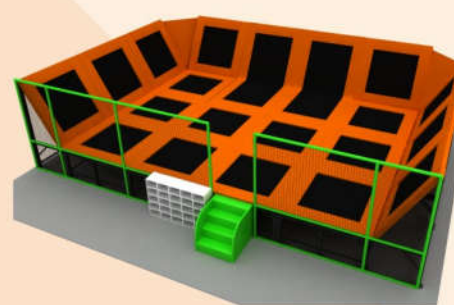

**VS6-6202A**  
Size: 3800 x 2400 x 450cm  
CBM: 258m<sup>3</sup>  
Designed for children: 4-14Year

**VS6-6202B**  
Size: 2480 x 2180 x 450cm  
CBM: 162m<sup>3</sup>  
Designed for children: 4-14Year

HUAXIA AMUSEMENT, 华夏游乐·创造快乐  
CREATE HAPPY.

**VS6-6203A**  
Size: 3300 x 1330 x 450cm  
CBM: 126m<sup>3</sup>  
Designed for children: 4-14Year

**VS6-6203B**  
Size: 1415 x 1060 x 450cm  
CBM: 50m<sup>3</sup>  
Designed for children: 4-14Year

**VS6-6204A**  
Size: 1180 x 825 x 300cm  
CBM: 22m<sup>3</sup>  
Designed for children: 4-14Year

**VS6-6204B**  
Size: 945 x 945 x 450cm  
CBM: 20.5m<sup>3</sup>  
Designed for children: 4-14Year

**VS6-6204C**  
Size: 1350 x 1200 x 450cm  
CBM: 37m<sup>3</sup>  
Designed for children: 4-14Year

**VS6-6205A**  
Size: 1450 x 945 x 450cm  
CBM: 58m<sup>3</sup>  
Designed for children: 4-14Year