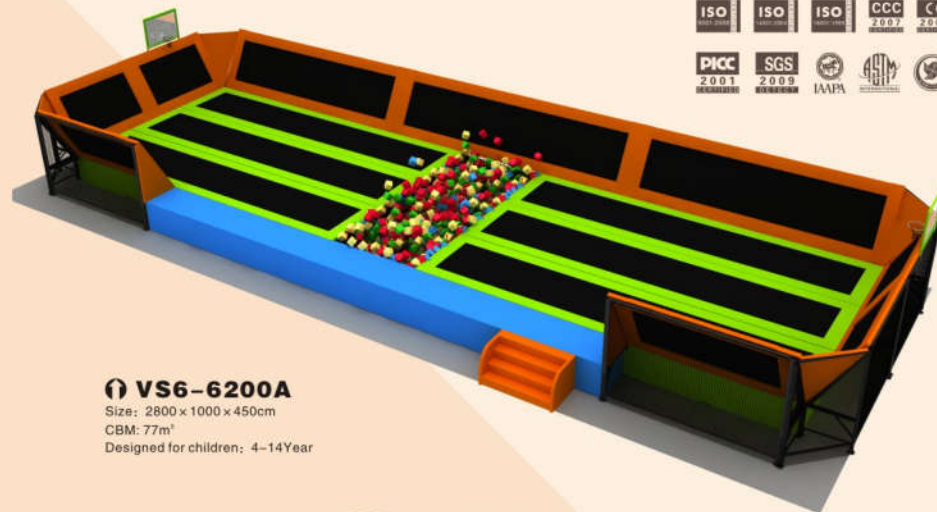

**VS6-6195A**  
Size: 1410 x 1530 x 450cm  
CBM: 70m<sup>3</sup>  
Designed for children: 4-14Year

**VS6-6197A**  
Size: 2500 x 1500 x 450cm  
CBM: 133m<sup>3</sup>  
Designed for children: 4-14Year

**VS6-6197B**  
Size: 2000 x 1415 x 300cm  
CBM: 91m<sup>3</sup>  
Designed for children: 4-14Year

**VS6-6198A**  
Size: 2355 x 1650 x 450cm  
CBM: 110m<sup>3</sup>  
Designed for children: 4-14Year

**VS6-6198B**  
Size: 4570 x 3100 x 450cm  
CBM: 160m<sup>3</sup>  
Designed for children: 4-14Year

**CCTV 央视上播企业**  
共青团中央直属中国光学科技基金会公益合作伙伴

**VS6-6199A**

Size: 1885 × 710 × 450cm  
CBM: 43m<sup>3</sup>  
Designed for children: 4-14Year

**VS6-6199B**

Size: 2000 × 3000 × 460cm  
CBM: 150m<sup>3</sup>  
Designed for children: 4-14Year

**VS6-6200A**

**CCTV** 央视热播企业  
共青团中央 中国光学科技基金会 战略合作伙伴

**VS6-6201A**  
Size: 2500 x 1650 x 450cm  
CBM: 95m<sup>3</sup>  
Designed for children: 4-14Year

**VS6-6201B**  
Size: 2820 x 1180 x 450cm  
CBM: 93m<sup>3</sup>  
Designed for children: 4-14Year