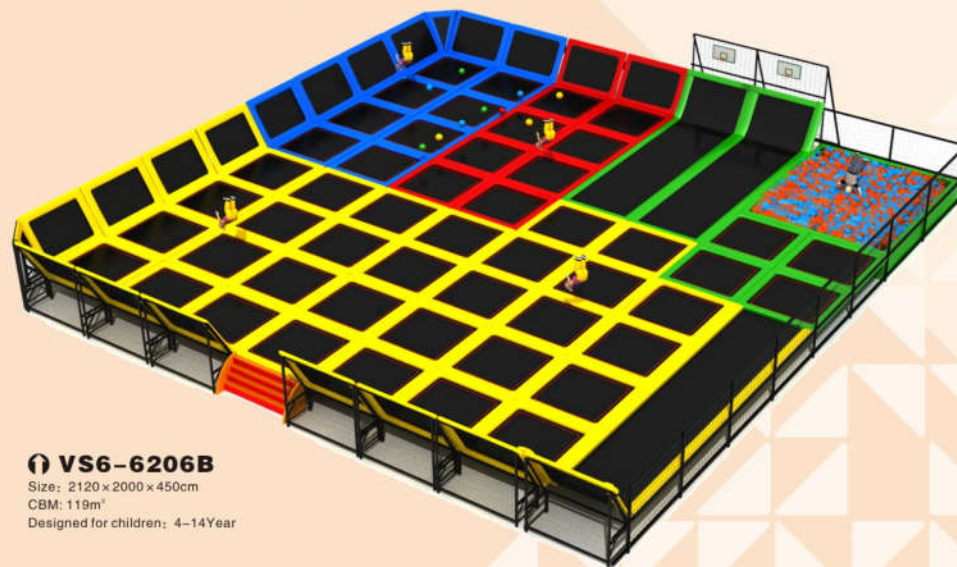

**VS6-6203A**  
Size: 3300 x 1330 x 450cm  
CBM: 126m<sup>3</sup>  
Designed for children: 4-14Year

**VS6-6203B**  
Size: 1415 x 1060 x 450cm  
CBM: 50m<sup>3</sup>  
Designed for children: 4-14Year

**VS6-6204A**  
Size: 1180 x 825 x 300cm  
CBM: 22m<sup>3</sup>  
Designed for children: 4-14Year

**VS6-6204B**  
Size: 945 x 945 x 450cm  
CBM: 20.5m<sup>3</sup>  
Designed for children: 4-14Year

**VS6-6204C**  
Size: 1350 x 1200 x 450cm  
CBM: 37m<sup>3</sup>  
Designed for children: 4-14Year

**VS6-6205A**  
Size: 1450 x 945 x 450cm  
CBM: 58m<sup>3</sup>  
Designed for children: 4-14Year

**VS6-6205B**  
Size: 2355 x 1780 x 550cm  
CBM: 96m<sup>3</sup>  
Designed for children: 4-14Year

**VS6-6206A**  
Size: 3490 x 1845 x 500cm  
CBM: 165m<sup>3</sup>  
Designed for children: 4-14Year

**VS6-6206B**  
Size: 2120 x 2000 x 450cm  
CBM: 119m<sup>3</sup>  
Designed for children: 4-14Year

**VS6-6207A**  
Size: 945 x 945 x 450cm  
CBM: 29m<sup>3</sup>  
Designed for children: 4-14Year

**VS6-6207B**  
Size: 945 x 710 x 450cm  
CBM: 15m<sup>3</sup>  
Designed for children: 4-14Year

**VS6-6207C**  
Size: 1160 x 625 x 300cm  
CBM: 28m<sup>3</sup>  
Designed for children: 4-14Year