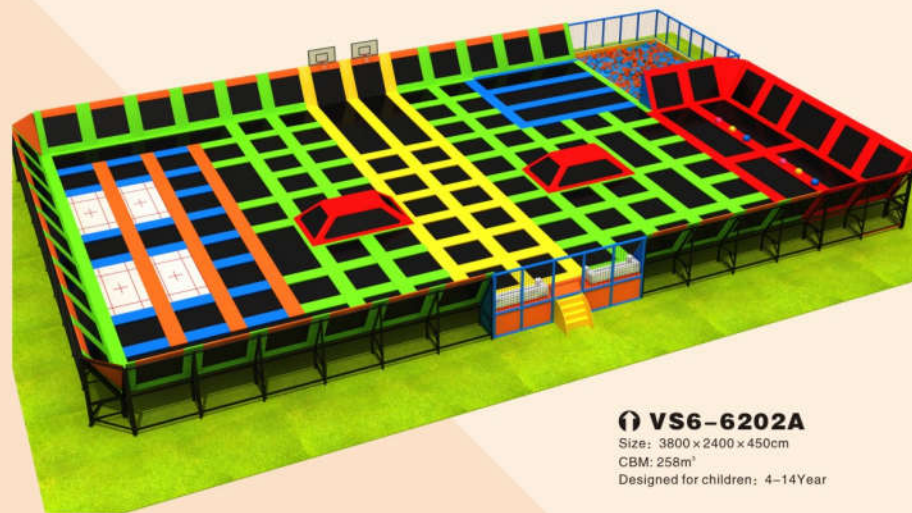

**VS6-6199A**

Size: 1885 × 710 × 450cm  
CBM: 43m<sup>3</sup>  
Designed for children: 4-14Year

**VS6-6199B**

Size: 2000 × 3000 × 460cm  
CBM: 150m<sup>3</sup>  
Designed for children: 4-14Year

**VS6-6200A**

Size: 2800 × 1000 × 450cm  
CBM: 77m<sup>3</sup>  
Designed for children: 4-14Year

**VS6-6200B**

Size: 4200 × 3000 × 720cm  
CBM: 260m<sup>3</sup>  
Designed for children: 4-14Year

HUAXIA  
AMUSEMENT,  
CREATE  
HAPPY.

**CCTV** 央视热播企业  
共青团中央 中国光学科技基金会 战略合作伙伴

**VS6-6201A**  
Size: 2500 x 1650 x 450cm  
CBM: 95m<sup>3</sup>  
Designed for children: 4-14Year

**VS6-6201B**  
Size: 2820 x 1180 x 450cm  
CBM: 93m<sup>3</sup>  
Designed for children: 4-14Year