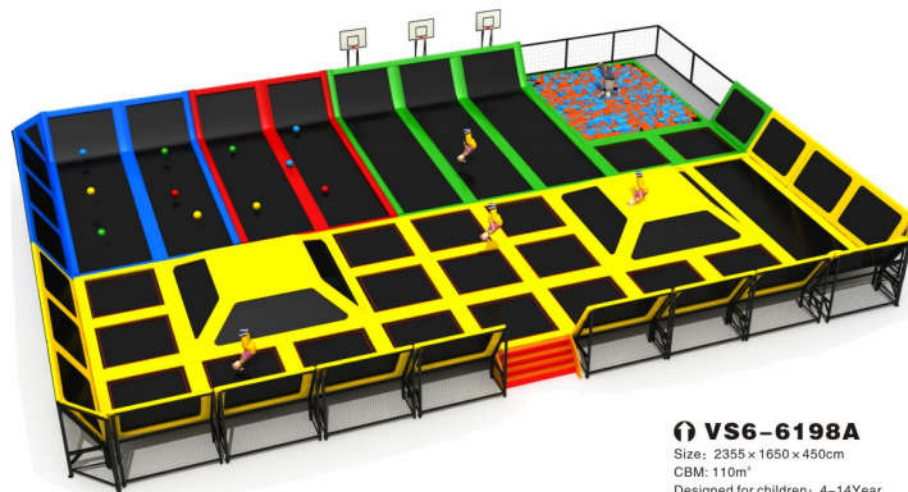

**VS6-6195A**  
Size: 1410 x 1530 x 450cm  
CBM: 70m<sup>3</sup>  
Designed for children: 4-14Year

**VS6-6197A**  
Size: 2500 x 1500 x 450cm  
CBM: 133m<sup>3</sup>  
Designed for children: 4-14Year

**VS6-6197B**  
Size: 2000 x 1415 x 300cm  
CBM: 91m<sup>3</sup>  
Designed for children: 4-14Year

**VS6-6198A**  
Size: 2355 x 1650 x 450cm  
CBM: 110m<sup>3</sup>  
Designed for children: 4-14Year

**VS6-6198B**  
Size: 4570 x 3100 x 450cm  
CBM: 160m<sup>3</sup>  
Designed for children: 4-14Year

**CCTV 央视上播企业**  
共青团中央直属中国光学科技基金会公益合作伙伴